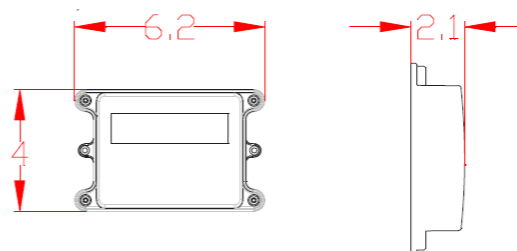

Bft Call Box Switch

- 100 number caller ID access.
- 3G modem inside.
- 1 input alarm contact, calling 4 numbers.
- 1 status input for checking gate status.
- 2 Momentary and latching relay outputs.
- SMS and caller ID control of relay.
- 2A, 24v max dry contact output.
- iPhone and Android control app available.
- 3 year warranty.

General

Voltage: 12v dc – 24v ac.

Solar operable: Yes.

Current on standby: 55mA.

Operating Current: 300mA.

Peak Demand Current: 2 amps.

Cellular module

Relays: 2 relays, max 2 amps, 24v ac/dc load.

Latching: Yes.

Caller ID users: 100.

Programming: SMS.

Network compatibility: AT&T, T-Mobile.