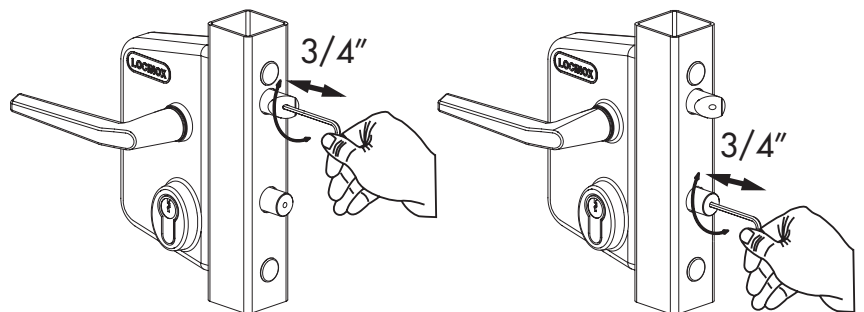

LOCINOX[®]

WWW.LOCINOX.COM

CODE: LAKQ-U2

Tube mount application

Flat mount application

Left / Right

Throw Adjustment 3/4"

Key operated (B) & Throw (A)

Keeper installation drawing

LOCKS - CERRADURAS - SERRURES

KEEPERS - CERRADEROS - GÂCHES

HANDLES - MANILLAS - POIGNÉES

HINGES - BISAGRAS - CHARNIÈRES