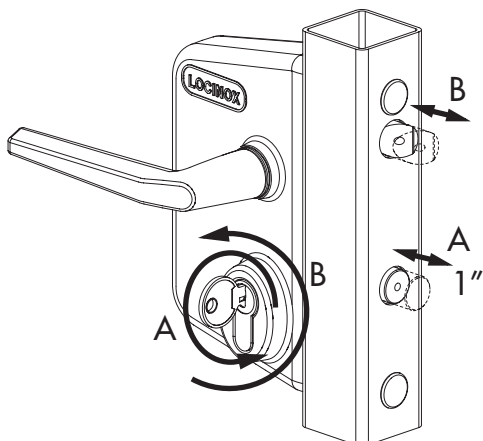

LOCINOX[®]

WWW.LOCINOX.COM

CODE: LAKQ-U2

Tube mount application

Flat mount application

Left / Right

Throw Adjustment 3/4"

Key operated (B) & Throw (A)

Keeper installation drawing

LOCKS - CERRADURAS - SERRURES

KEEPERS - CERRADEROS - GÂCHES

HANDLES - MANILLAS - POIGNÉES

HINGES - BISAGRAS - CHARNIÈRES