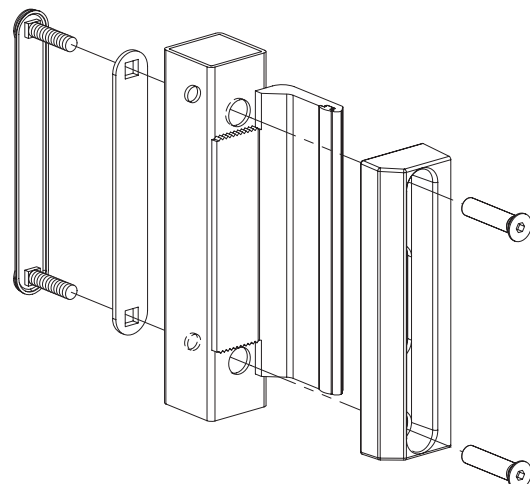

LOCINOX[®]

WWW.LOCINOX.COM

CODE: LAKQ-U2

Tube mount application

Flat mount application

Left / Right

Throw Adjustment 3/4"

Key operated (B) & Throw (A)

Keeper installation drawing

LOCKS - CERRADURAS - SERRURES

KEEPERS - CERRADEROS - GÂCHES

HANDLES - MANILLAS - POIGNÉES

HINGES - BISAGRAS - CHARNIÈRES