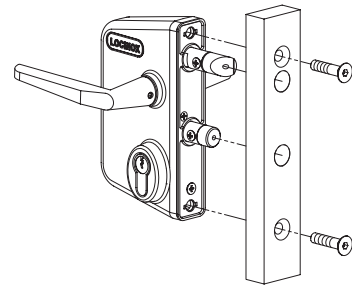

LOCINOX[®]

WWW.LOCINOX.COM

CODE: LAKQ-U2

Tube mount application

Flat mount application

Left / Right

Throw Adjustment 3/4"

Key operated (B) & Throw (A)

Keeper installation drawing

LOCKS - CERRADURAS - SERRURES

KEEPERS - CERRADEROS - GÂCHES

HANDLES - MANILLAS - POIGNÉES

HINGES - BISAGRAS - CHARNIÈRES