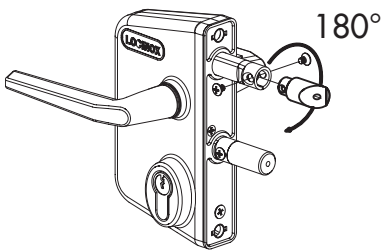

LOCINOX[®]

WWW.LOCINOX.COM

CODE: LAKQ-U2

Tube mount application

Flat mount application

Left / Right

Throw Adjustment 3/4"

Key operated (B) & Throw (A)

Keeper installation drawing

LOCKS - CERRADURAS - SERRURES

KEEPERS - CERRADEROS - GÂCHES

HANDLES - MANILLAS - POIGNÉES

HINGES - BISAGRAS - CHARNIÈRES