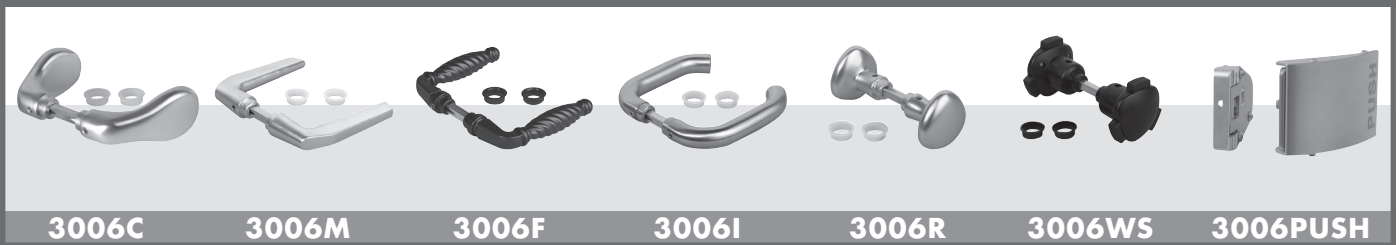

LOCINOX[®]

WWW.LOCINOX.COM

CODE: LAKQ-U2

Tube mount application

Flat mount application

Left / Right

Throw Adjustment 3/4"

Key operated (B) & Throw (A)

Keeper installation drawing

LOCKS - CERRADURAS - SERRURES

KEEPERS - CERRADEROS - GÂCHES

HANDLES - MANILLAS - POIGNÉES

HINGES - BISAGRAS - CHARNIÈRES