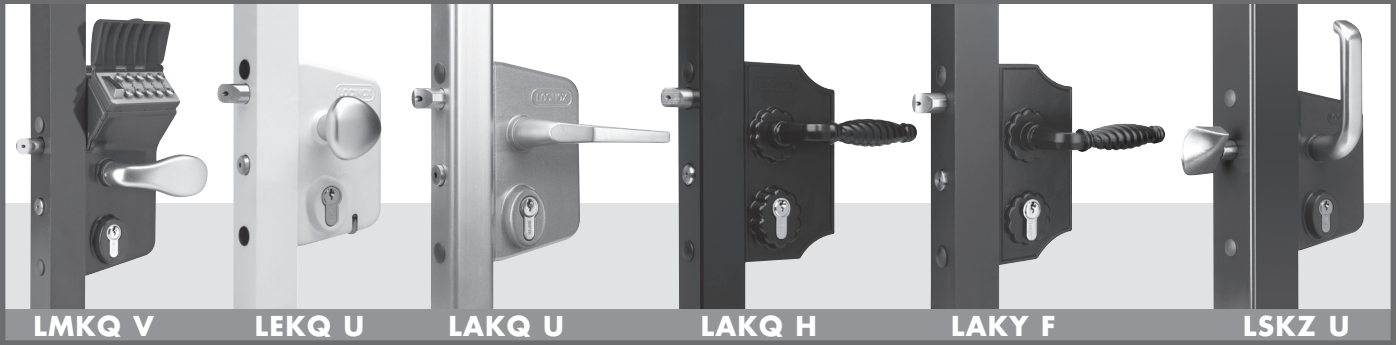

LOCINOX[®]

WWW.LOCINOX.COM

CODE: LAKQ-U2

Tube mount application

Flat mount application

Left / Right

Throw Adjustment 3/4"

Key operated (B) & Throw (A)

Keeper installation drawing

LOCKS - CERRADURAS - SERRURES

KEEPERS - CERRADEROS - GÂCHES

HANDLES - MANILLAS - POIGNÉES

HINGES - BISAGRAS - CHARNIÈRES