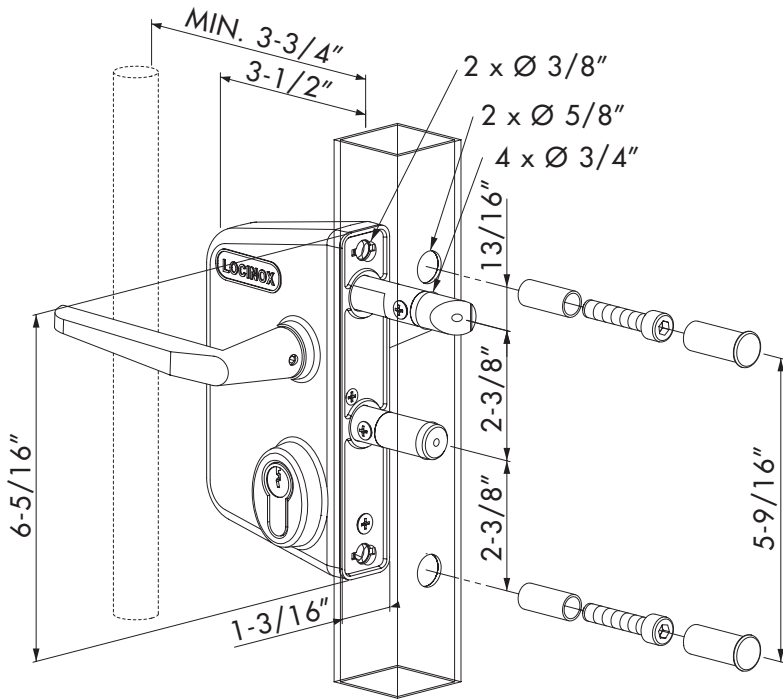

LOCINOX[®]

WWW.LOCINOX.COM

CODE: LAKQ-U2

Tube mount application

Flat mount application

Left / Right

Throw Adjustment 3/4"

Key operated (B) & Throw (A)

Keeper installation drawing

LOCKS - CERRADURAS - SERRURES

KEEPERS - CERRADEROS - GÂCHES

HANDLES - MANILLAS - POIGNÉES

HINGES - BISAGRAS - CHARNIÈRES