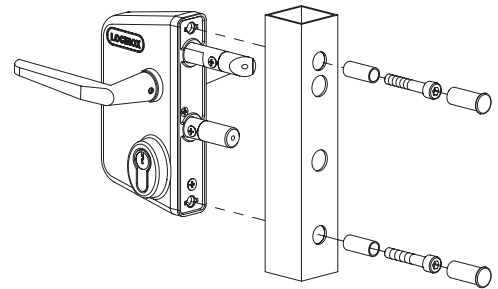

LOCINOX[®]

WWW.LOCINOX.COM

CODE: LAKQ-U2

Tube mount application

Flat mount application

Left / Right

Throw Adjustment 3/4"

Key operated (B) & Throw (A)

Keeper installation drawing

LOCKS - CERRADURAS - SERRURES

KEEPERS - CERRADEROS - GÂCHES

HANDLES - MANILLAS - POIGNÉES

HINGES - BISAGRAS - CHARNIÈRES