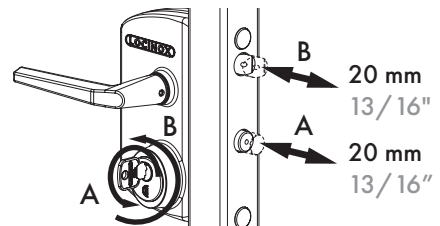

LOCINOX[®]

Let's make better fences together

LU LOCK

① Dimensions

② Change direction of day bolt

③ Throw dead bolt & key operated retraction day bolt

④ In/out adjustability of the day and dead bolt

⑤ SAKL QF + LU Lock

6 SHKL QF + LU lock

7 Assemble mushroom

8 SMKL QF + LU lock

9 Change the cylinder

LOCINOX[®]
WWW.LOCINOX.COM

Doc. Nr.: MANU-000377

Locinox nv • Mannebeekstraat 21 • B-8790 Waregem • Belgium
Tel. +32 (0)56 77 27 66 • Fax. +32 (0)56 77 69 26 • E-mail: info@locinox.com