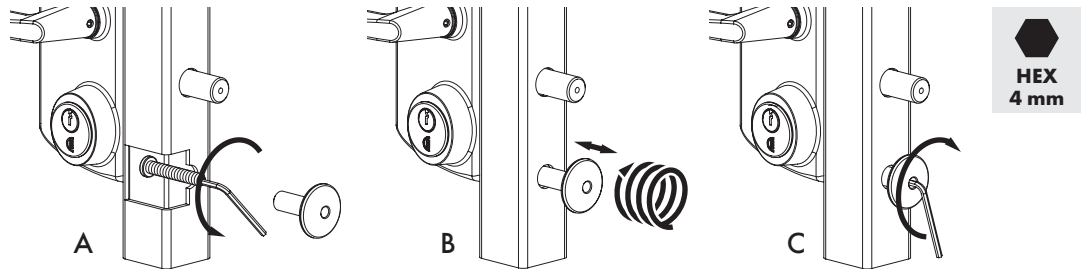

7 Assemble mushroom