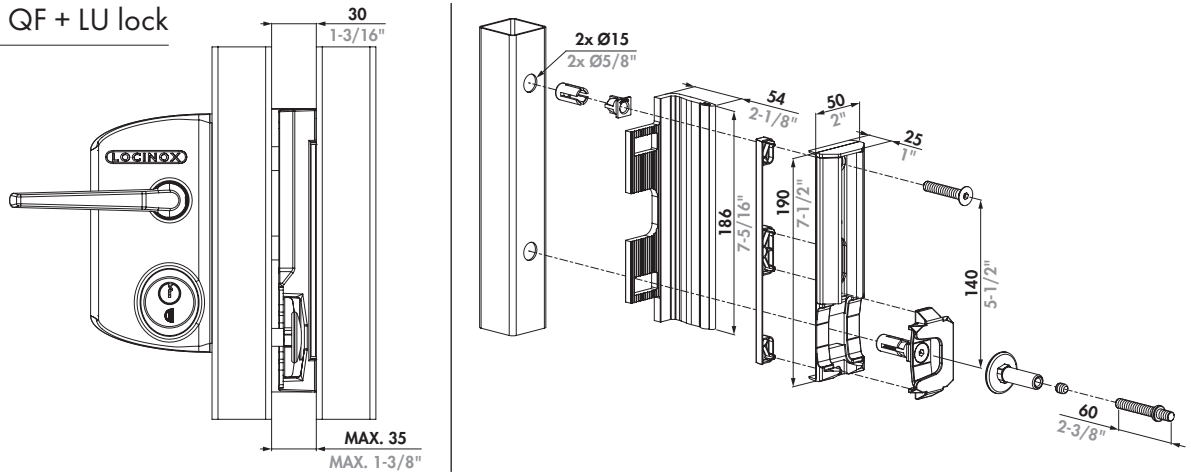

LOCINOX[®]

Let's make better fences together

LU LOCK

① Dimensions

② Change direction of day bolt

③ Throw dead bolt & key operated retraction day bolt

④ In/out adjustability of the day and dead bolt

⑤ SAKL QF + LU Lock

6 SHKL QF + LU lock

7 Assemble mushroom

8 SMKL QF + LU lock

9 Change the cylinder

LOCINOX[®]
WWW.LOCINOX.COM

Doc. Nr.: MANU-000377

Locinox nv • Mannebeekstraat 21 • B-8790 Waregem • Belgium
Tel. +32 (0)56 77 27 66 • Fax. +32 (0)56 77 69 26 • E-mail: info@locinox.com