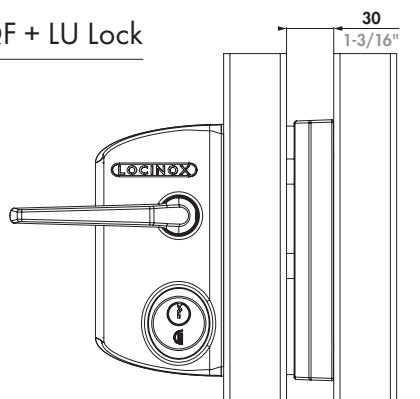

LOCINOX[®]

Let's make better fences together

LU LOCK

① Dimensions

② Change direction of day bolt

③ Throw dead bolt & key operated retraction day bolt

④ In/out adjustability of the day and dead bolt

⑤ SAKL QF + LU Lock

6 SHKL QF + LU lock

7 Assemble mushroom

8 SMKL QF + LU lock

9 Change the cylinder

LOCINOX[®]
WWW.LOCINOX.COM

Doc. Nr.: MANU-000377

Locinox nv • Mannebeekstraat 21 • B-8790 Waregem • Belgium
Tel. +32 (0)56 77 27 66 • Fax. +32 (0)56 77 69 26 • E-mail: info@locinox.com