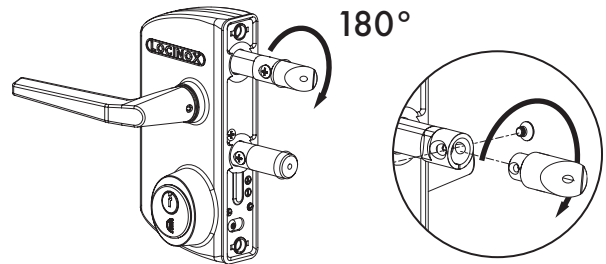

LOCINOX[®]

Let's make better fences together

LU LOCK

① Dimensions

② Change direction of day bolt

③ Throw dead bolt & key operated retraction day bolt

④ In/out adjustability of the day and dead bolt

⑤ SAKL QF + LU Lock