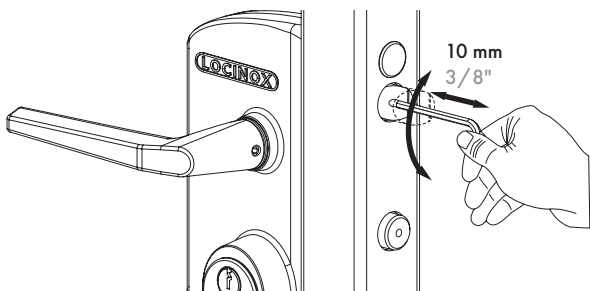

LOCINOX[®]

Let's make better fences together

LU LOCK

① Dimensions

② Change direction of day bolt

③ Throw dead bolt & key operated retraction day bolt

④ In/out adjustability of the day and dead bolt

⑤ SAKL QF + LU Lock