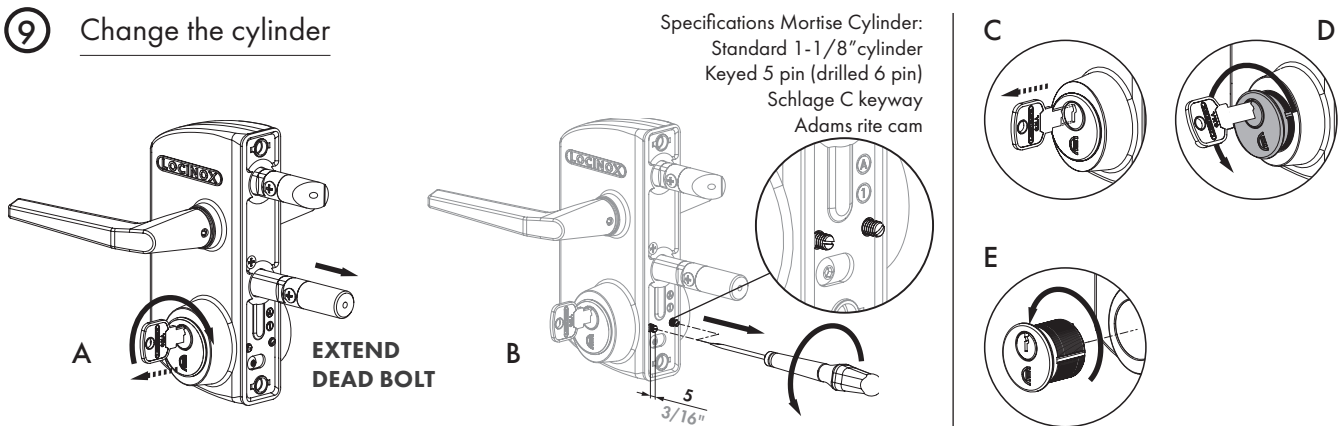

LOCINOX[®]

Let's make better fences together

LU LOCK

① Dimensions

② Change direction of day bolt

③ Throw dead bolt & key operated retraction day bolt

④ In/out adjustability of the day and dead bolt

⑤ SAKL QF + LU Lock

6 SHKL QF + LU lock

7 Assemble mushroom

8 SMKL QF + LU lock

9 Change the cylinder

LOCINOX[®]
WWW.LOCINOX.COM

Doc. Nr.: MANU-000377

Locinox nv • Mannebeekstraat 21 • B-8790 Waregem • Belgium
Tel. +32 (0)56 77 27 66 • Fax. +32 (0)56 77 69 26 • E-mail: info@locinox.com