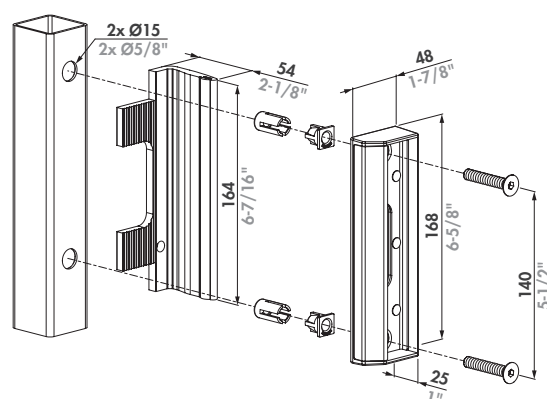

LOCINOX[®]

Let's make better fences together

LU LOCK

① Dimensions

② Change direction of day bolt

③ Throw dead bolt & key operated retraction day bolt

④ In/out adjustability of the day and dead bolt

⑤ SAKL QF + LU Lock

6 SHKL QF + LU lock

7 Assemble mushroom

8 SMKL QF + LU lock

9 Change the cylinder

LOCINOX[®]
WWW.LOCINOX.COM

Doc. Nr.: MANU-000377

Locinox nv • Mannebeekstraat 21 • B-8790 Waregem • Belgium
Tel. +32 (0)56 77 27 66 • Fax. +32 (0)56 77 69 26 • E-mail: info@locinox.com