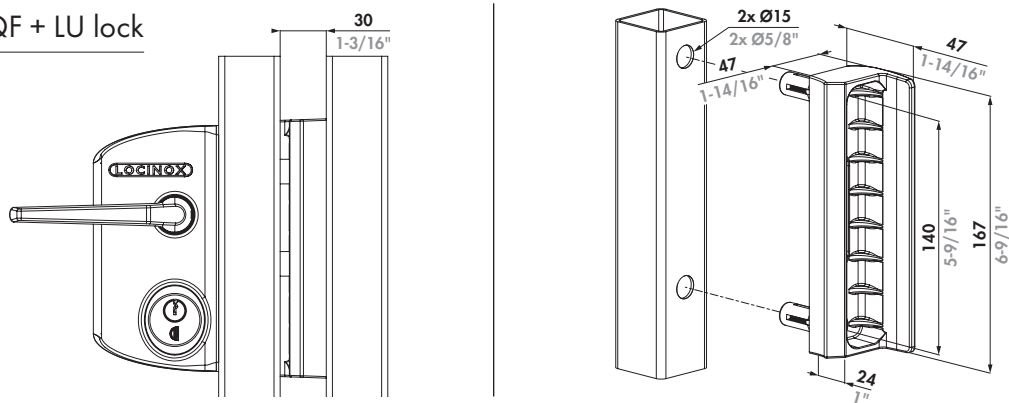

LOCINOX[®]

Let's make better fences together

LU LOCK

① Dimensions

② Change direction of day bolt

③ Throw dead bolt & key operated retraction day bolt

④ In/out adjustability of the day and dead bolt

⑤ SAKL QF + LU Lock

6 SHKL QF + LU lock

7 Assemble mushroom

8 SMKL QF + LU lock

9 Change the cylinder

LOCINOX[®]
WWW.LOCINOX.COM

Doc. Nr.: MANU-000377

Locinox nv • Mannebeekstraat 21 • B-8790 Waregem • Belgium
Tel. +32 (0)56 77 27 66 • Fax. +32 (0)56 77 69 26 • E-mail: info@locinox.com