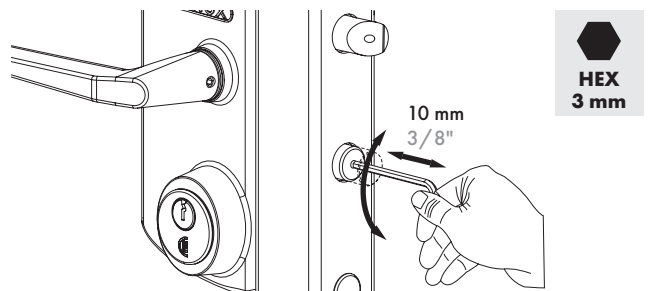

LOCINOX[®]

Let's make better fences together

LU LOCK

① Dimensions

② Change direction of day bolt

③ Throw dead bolt & key operated retraction day bolt

④ In/out adjustability of the day and dead bolt

⑤ SAKL QF + LU Lock