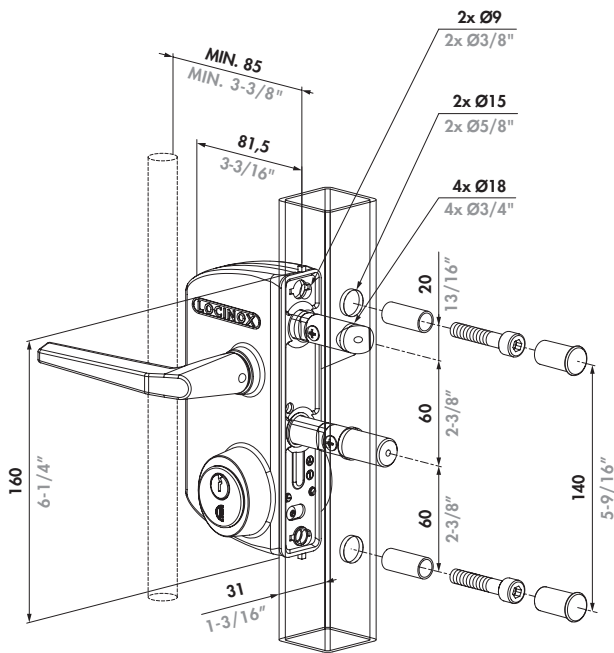

LOCINOX[®]

Let's make better fences together

LU LOCK

① Dimensions

② Change direction of day bolt

③ Throw dead bolt & key operated retraction day bolt

④ In/out adjustability of the day and dead bolt

⑤ SAKL QF + LU Lock

6 SHKL QF + LU lock

7 Assemble mushroom

8 SMKL QF + LU lock

9 Change the cylinder

LOCINOX[®]
WWW.LOCINOX.COM

Doc. Nr.: MANU-000377

Locinox nv • Mannebeekstraat 21 • B-8790 Waregem • Belgium
Tel. +32 (0)56 77 27 66 • Fax. +32 (0)56 77 69 26 • E-mail: info@locinox.com