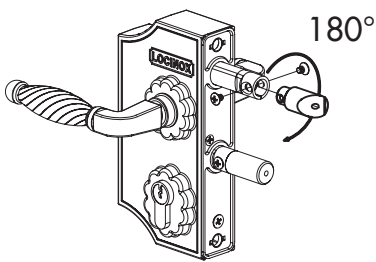

LOCINOX[®]

WWW.LOCINOX.COM

CODE: LAKY-F2

Tube mount application

Flat mount application

Left / Right

Throw adjustment 3/8"

Key operated (B) & Throw (A)

Keeper installation drawing

LOCKS - CERRADURAS - SERRURES

KEEPERS - CERRADEROS - GÂCHES

HANDLES - MANILLAS - POIGNÉES

HINGES - BISAGRAS - CHARNIÈRES