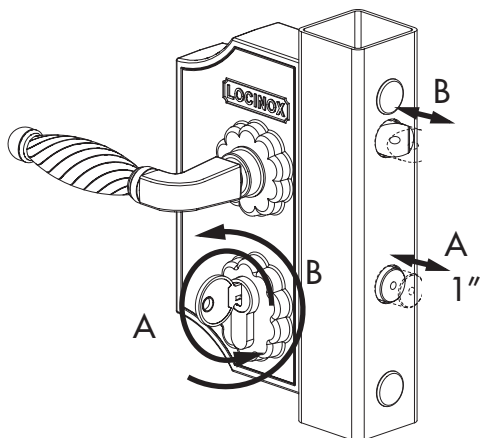

LOCINOX[®]

WWW.LOCINOX.COM

CODE: LAKY-F2

Tube mount application

Flat mount application

Left / Right

Throw adjustment 3/8"

Key operated (B) & Throw (A)

Keeper installation drawing

LOCKS - CERRADURAS - SERRURES

KEEPERS - CERRADEROS - GÂCHES

HANDLES - MANILLAS - POIGNÉES

HINGES - BISAGRAS - CHARNIÈRES