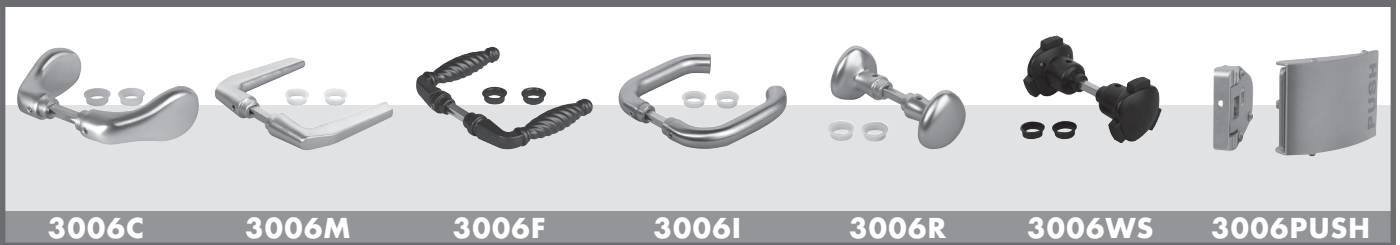

LOCINOX[®]

WWW.LOCINOX.COM

CODE: LAKY-F2

Tube mount application

Flat mount application

Left / Right

Throw adjustment 3/8"

Key operated (B) & Throw (A)

Keeper installation drawing

LOCKS - CERRADURAS - SERRURES

KEEPERS - CERRADEROS - GÂCHES

HANDLES - MANILLAS - POIGNÉES

HINGES - BISAGRAS - CHARNIÈRES