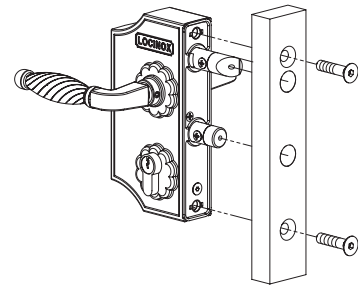

LOCINOX[®]

WWW.LOCINOX.COM

CODE: LAKY-F2

Tube mount application

Flat mount application

Left / Right

Throw adjustment 3/8"

Key operated (B) & Throw (A)

Keeper installation drawing

LOCKS - CERRADURAS - SERRURES

KEEPERS - CERRADEROS - GÂCHES

HANDLES - MANILLAS - POIGNÉES

HINGES - BISAGRAS - CHARNIÈRES