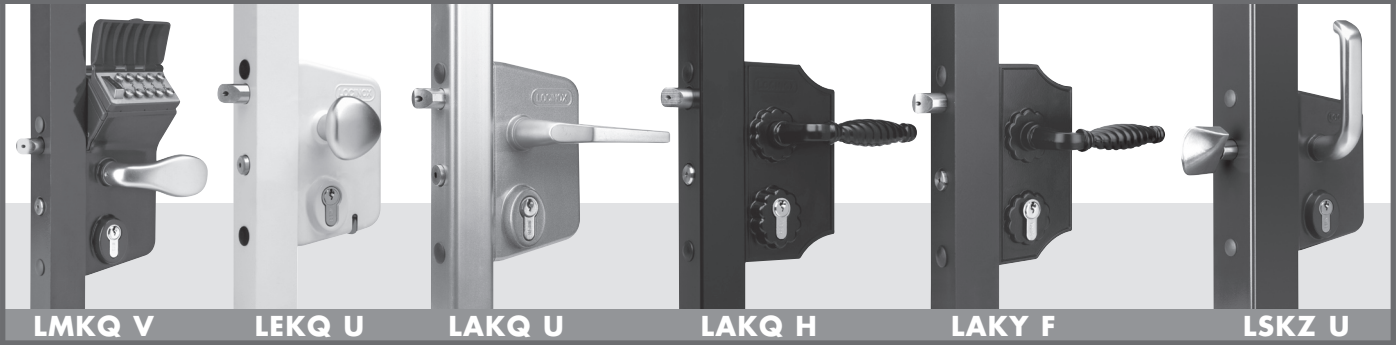

LOCINOX[®]

WWW.LOCINOX.COM

CODE: LAKY-F2

Tube mount application

Flat mount application

Left / Right

Throw adjustment 3/8"

Key operated (B) & Throw (A)

Keeper installation drawing

LOCKS - CERRADURAS - SERRURES

KEEPERS - CERRADEROS - GÂCHES

HANDLES - MANILLAS - POIGNÉES

HINGES - BISAGRAS - CHARNIÈRES