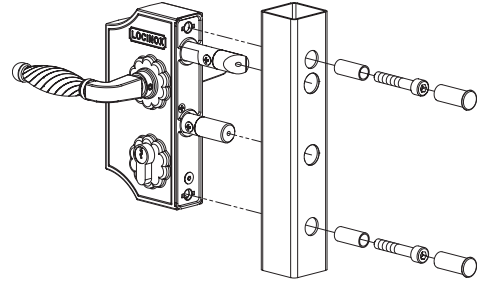

LOCINOX[®]

WWW.LOCINOX.COM

CODE: LAKY-F2

Tube mount application

Flat mount application

Left / Right

Throw adjustment 3/8"

Key operated (B) & Throw (A)

Keeper installation drawing

LOCKS - CERRADURAS - SERRURES

KEEPERS - CERRADEROS - GÂCHES

HANDLES - MANILLAS - POIGNÉES

HINGES - BISAGRAS - CHARNIÈRES