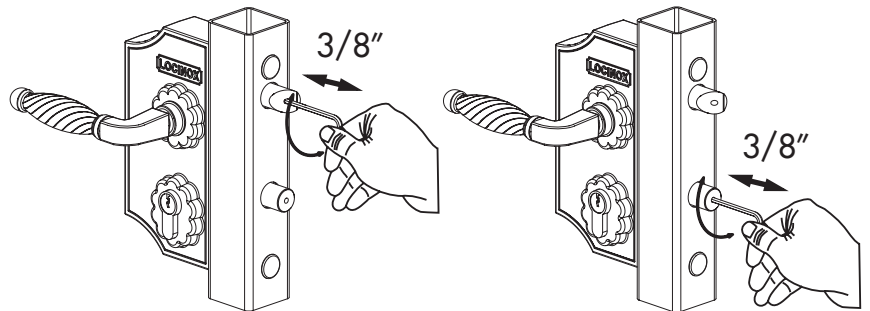

LOCINOX[®]

WWW.LOCINOX.COM

CODE: LAKY-F2

Tube mount application

Flat mount application

Left / Right

Throw adjustment 3/8"

Key operated (B) & Throw (A)

Keeper installation drawing

LOCKS - CERRADURAS - SERRURES

KEEPERS - CERRADEROS - GÂCHES

HANDLES - MANILLAS - POIGNÉES

HINGES - BISAGRAS - CHARNIÈRES