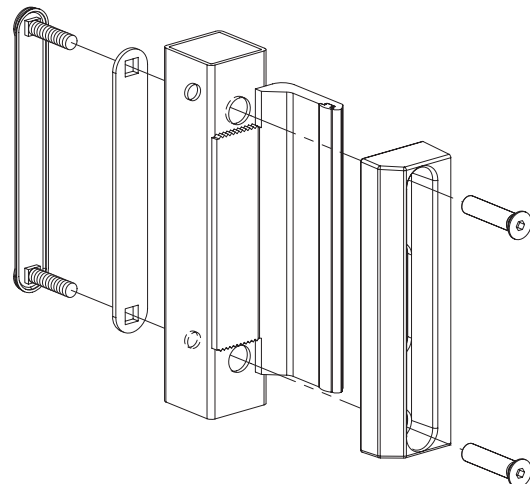

LOCINOX[®]

WWW.LOCINOX.COM

CODE: LAKY-F2

Tube mount application

Flat mount application

Left / Right

Throw adjustment 3/8"

Key operated (B) & Throw (A)

Keeper installation drawing

LOCKS - CERRADURAS - SERRURES

KEEPERS - CERRADEROS - GÂCHES

HANDLES - MANILLAS - POIGNÉES

HINGES - BISAGRAS - CHARNIÈRES