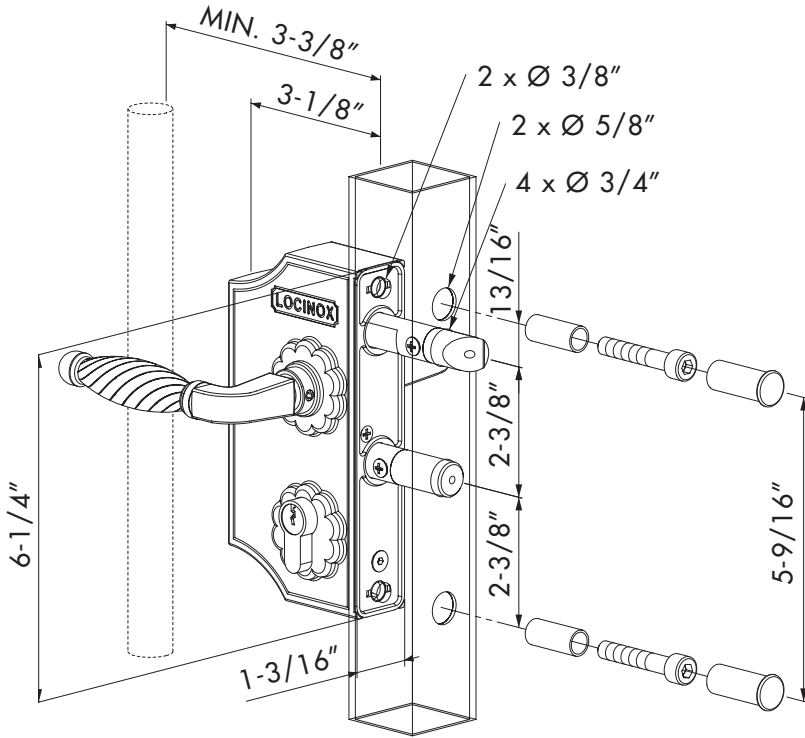

LOCINOX[®]

WWW.LOCINOX.COM

CODE: LAKY-F2

Tube mount application

Flat mount application

Left / Right

Throw adjustment 3/8"

Key operated (B) & Throw (A)

Keeper installation drawing

LOCKS - CERRADURAS - SERRURES

KEEPERS - CERRADEROS - GÂCHES

HANDLES - MANILLAS - POIGNÉES

HINGES - BISAGRAS - CHARNIÈRES