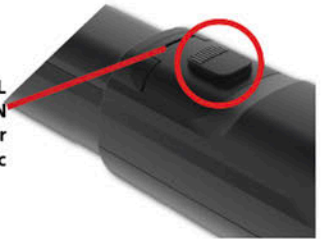

"Radio Gate has proven its reliability from day one—performing flawlessly through tropical storm winds, heavy rain, and freezing temps. It's a solid, dependable operator that installs with ease."

David V., Professional
Gate Installer, Installed
3/22/24

RADIO GATE™
SUPPORT

**EXCEPTIONAL SERVICE &
TECH SUPPORT
LONG AFTER THE SALE**

Full Tech Support Provided at all TS Distributors Locations
Two-Year Limited Warranty
Quick-Start Guide and Cheat Sheets Provided (English & Spanish)
Install Videos Available