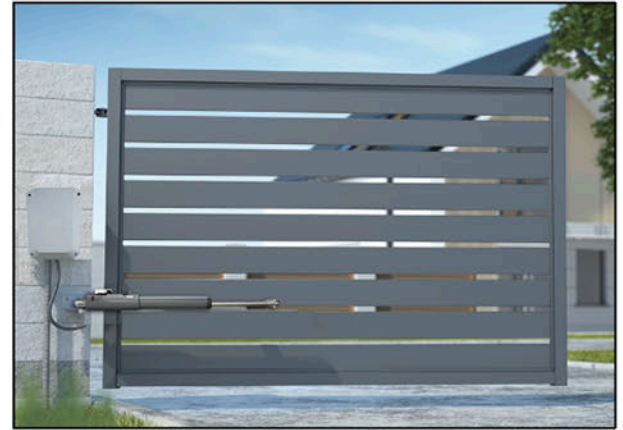

# RADIO GATE™

**The Gate Operator Kit *Manufactured Exclusively for TS Distributors***  
**by One of the Largest Global Leaders in Gate Automation**

## WHY INSTALLERS CHOOSE RADIO GATE™

24VDC / 14 FT Gate / 661 LBS

Professional Installers Find the Control Board Interface  
Straightforward *with a Minimal Learning Curve*

- Quick Installation – *Pre-Configured wiring & simplified mounting saves time*
- Dedicated Installer App\* – *Program, adjust, and troubleshoot with real-time diagnostics using your smartphone*  
\* Requires WiFi module sold separately
- Two-Button Board Programming – *Streamlined configuration with minimal steps*
- Powered Lock Relay – *No need for external power supply*
- True Battery Backup – *Backup battery activates only during a power outage*
- Photo Eye & Built-In Receiver Included – *Ready to install right out of the box*
- Steel & Aluminum Drivetrain – *Durable and reliable for long-term usage, even in harsh environments*
- Pivoting Rear Bracket – *Able to handle slopes; engineered to operate on uphill or downhill installations*
- Easily Set Manual Limit Switches – *Simplifies and reduces adjustment time*
- Heavy-Duty Metal Construction – *Metal housing prevents cracking or breakage of components*

ALL METAL  
CONSTRUCTION  
Only a Small Cover  
on Arm is Plastic

*"Radio Gate has proven its reliability from day one—performing flawlessly through tropical storm winds, heavy rain, and freezing temps. It's a solid, dependable operator that installs with ease."*