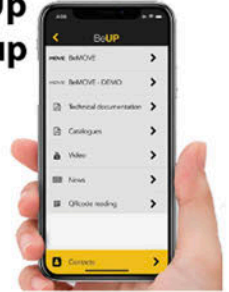

RADIO GATE™ APPS & TOOLS

For the **INSTALLER**

BeUP is a **free** mobile app for professional gate installers, while **BePRO** is a web-based portal offering a more advanced, web-based portal and expands on BeUP's functions.

Both provide a suite of tools for Radio Gate installations that are able to manage, configure, and troubleshoot the gate system directly from a smart phone or tablet.

Installer APPs that Speed Up the Setup