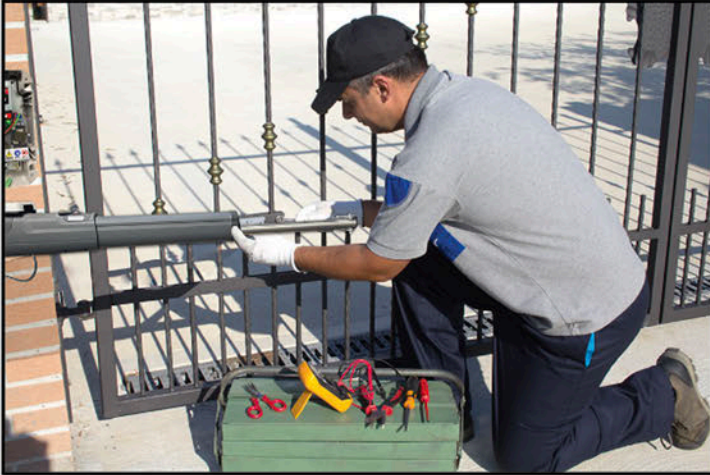

WHY INSTALLERS CHOOSE RADIO GATE™